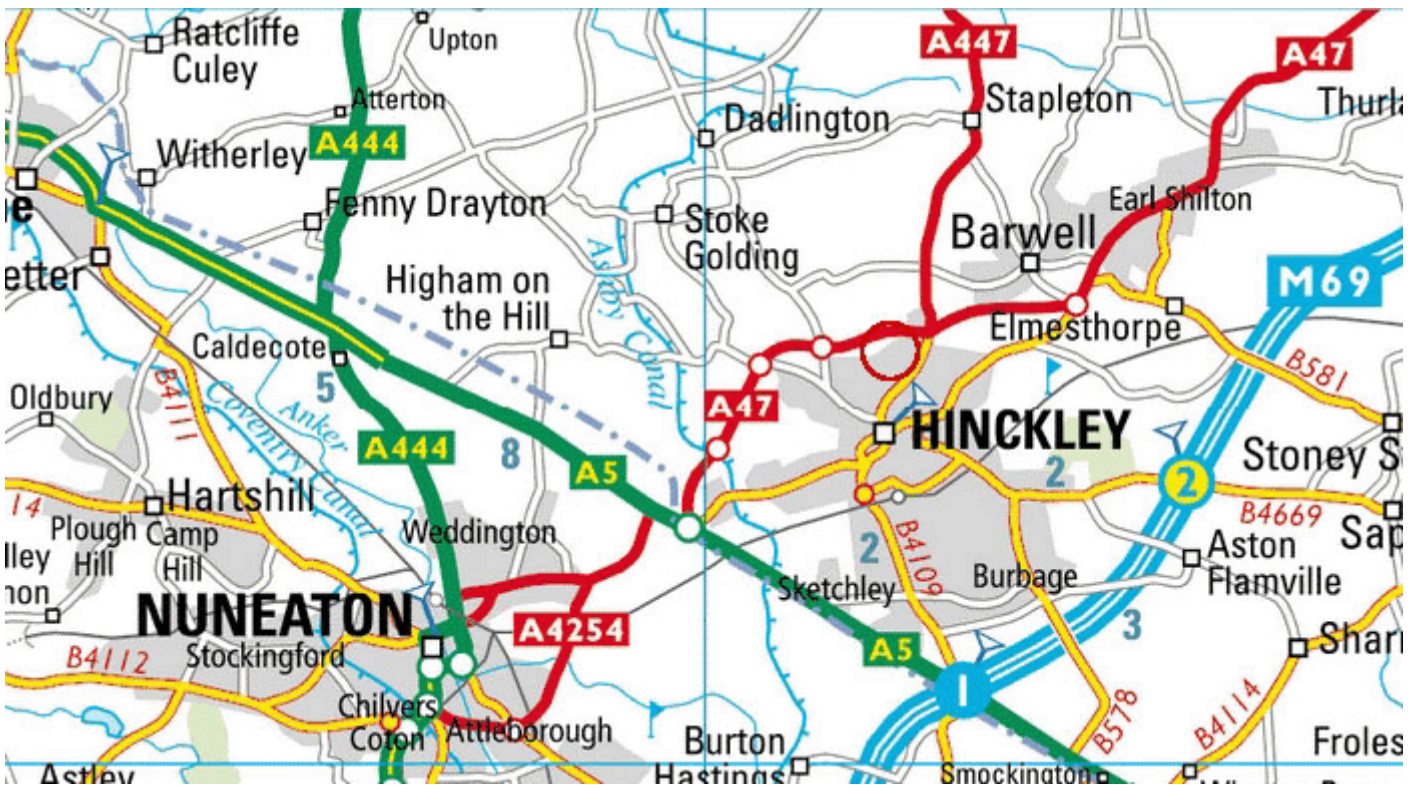

DRIVING DIRECTIONS TO TRITEX DESIGN & DEVELOPMENT LTD

From the M1: Exit at Junction 21 on the M1 and travel down the M69 towards Coventry

From the M6: Exit at Junction 2 on the M6 and travel up the M69 towards Leicester

Exit the M69 at junction 1 and follow the A5 westbound until you get to the roundabout marked A47 / Northern Perimeter Road / Hinkley Fields Industrial Estate and take this turning.

Follow this road and continue straight over all of the roundabouts until you reach McDonalds on the right. Turn right immediately after McDonalds onto Cornfield and follow the road to the end, opposite the 'Croner' building. Turn left here then immediately right into Maizefield and we are straight through the gates signed 'Tritex Limited'.